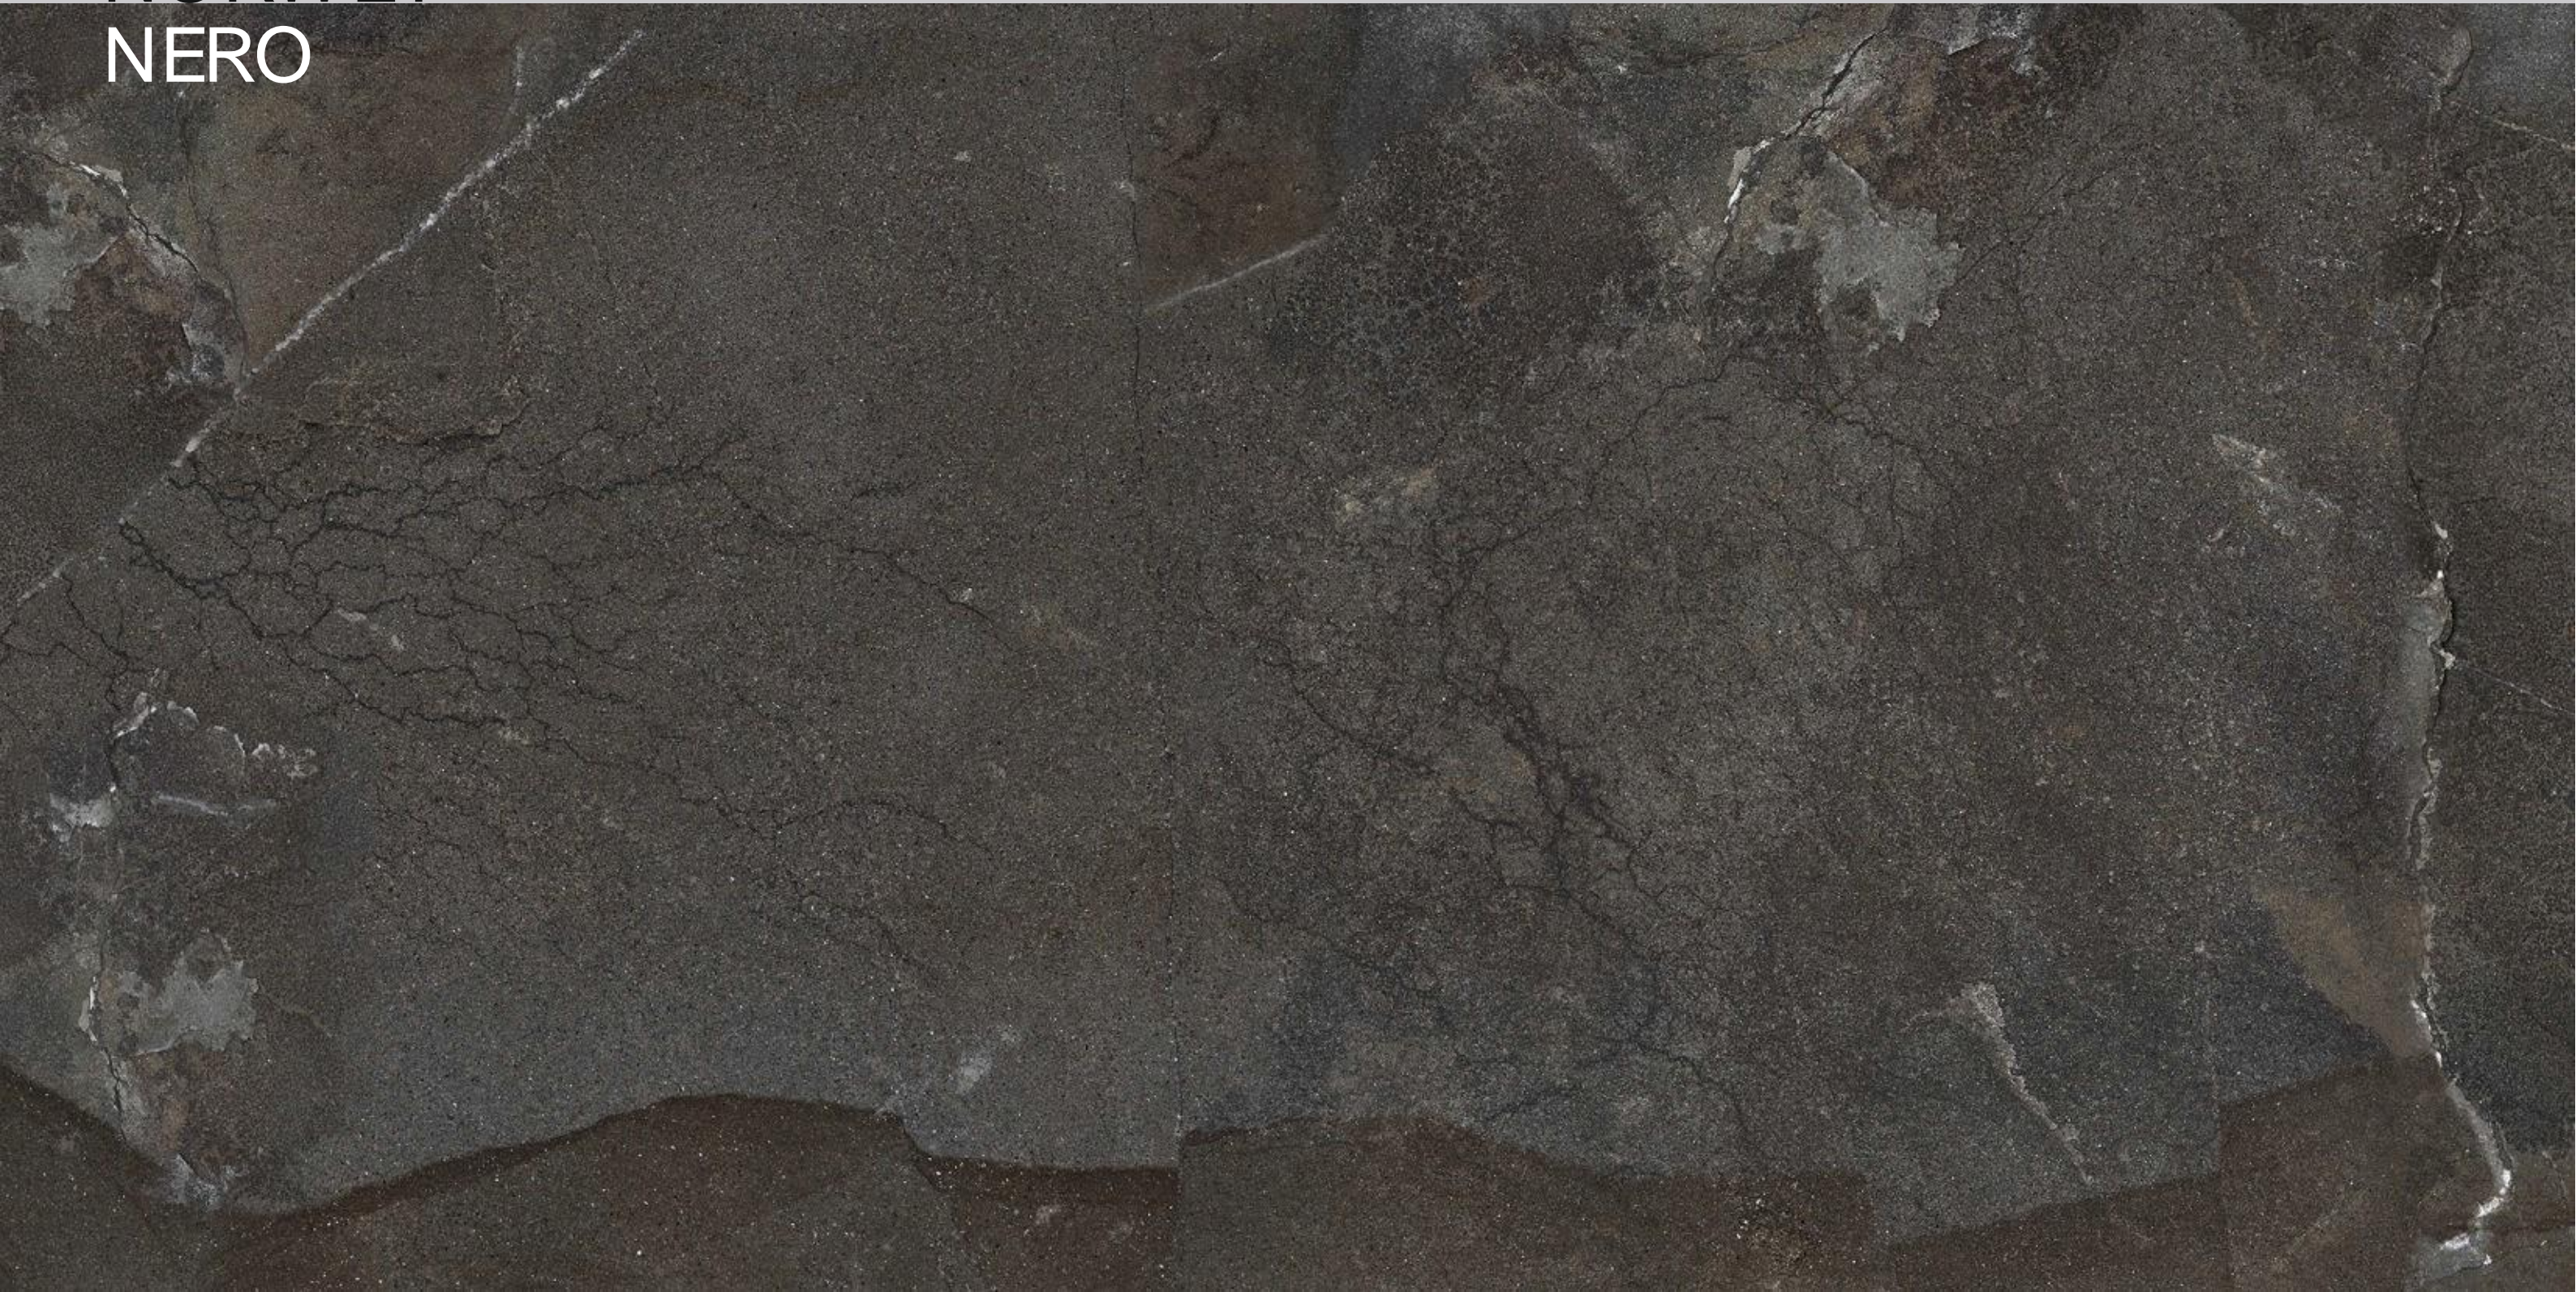

NORWEY
NERO