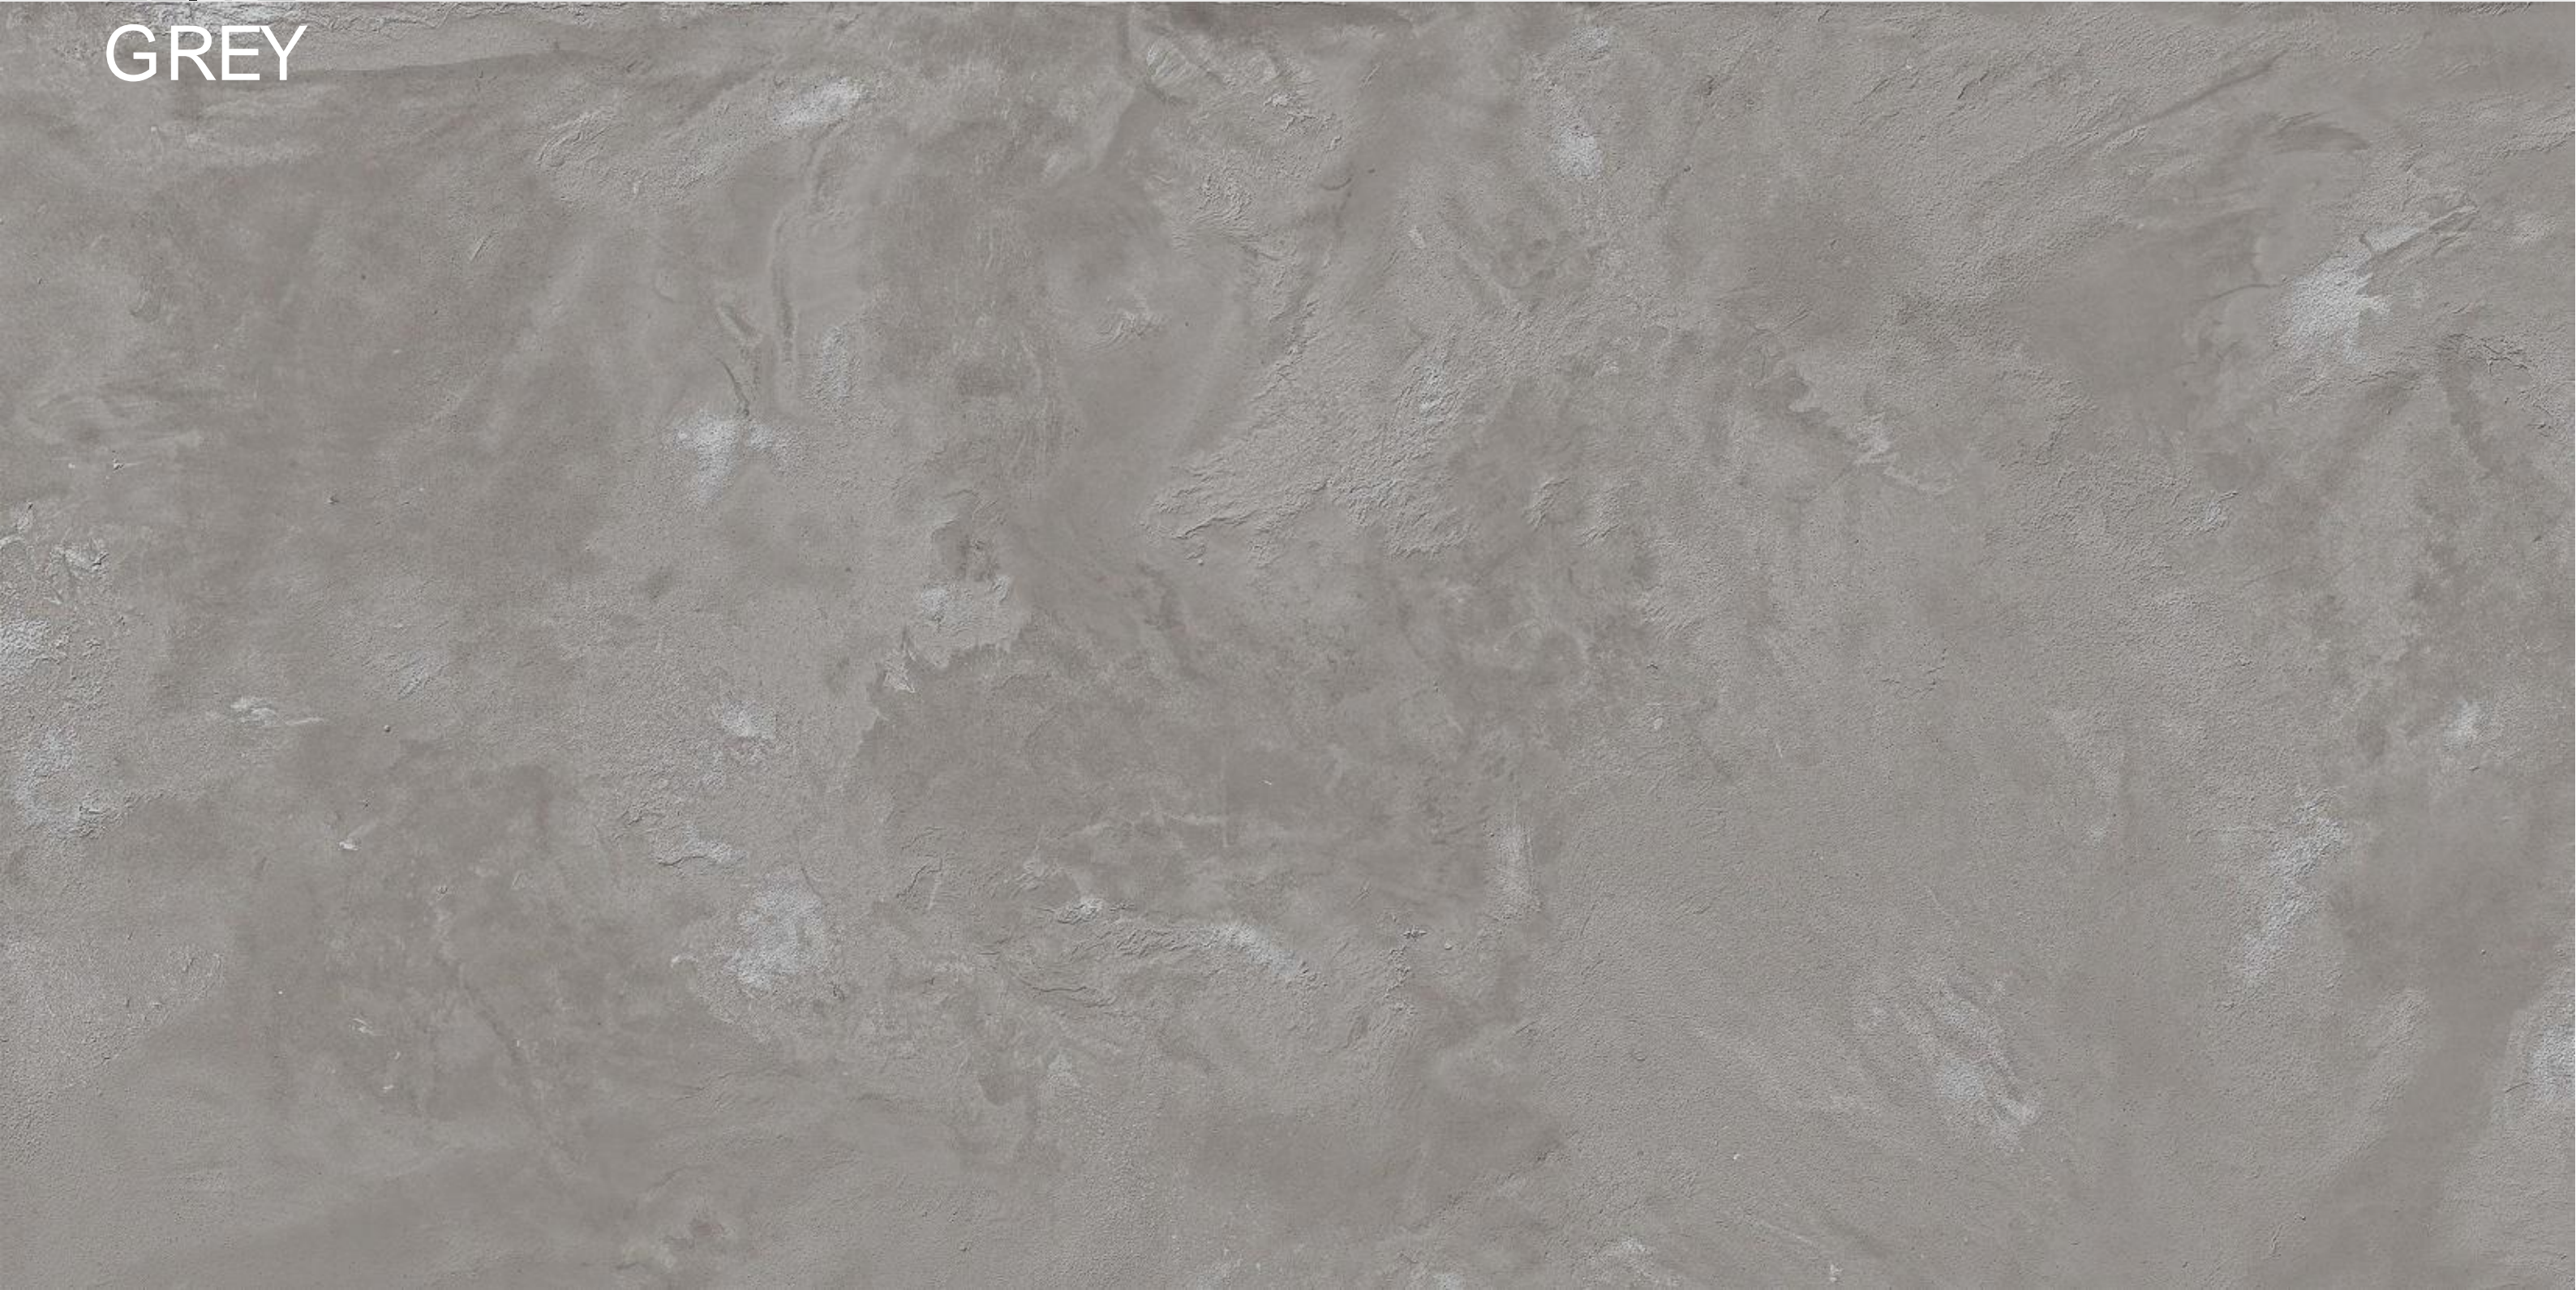

ELITE BROWN

SIZE
600x
1200MM

Series
MATT

Random
03

ELITE
GREY

ELITE GREY

SIZE
600x
1200MM

Series
MATT